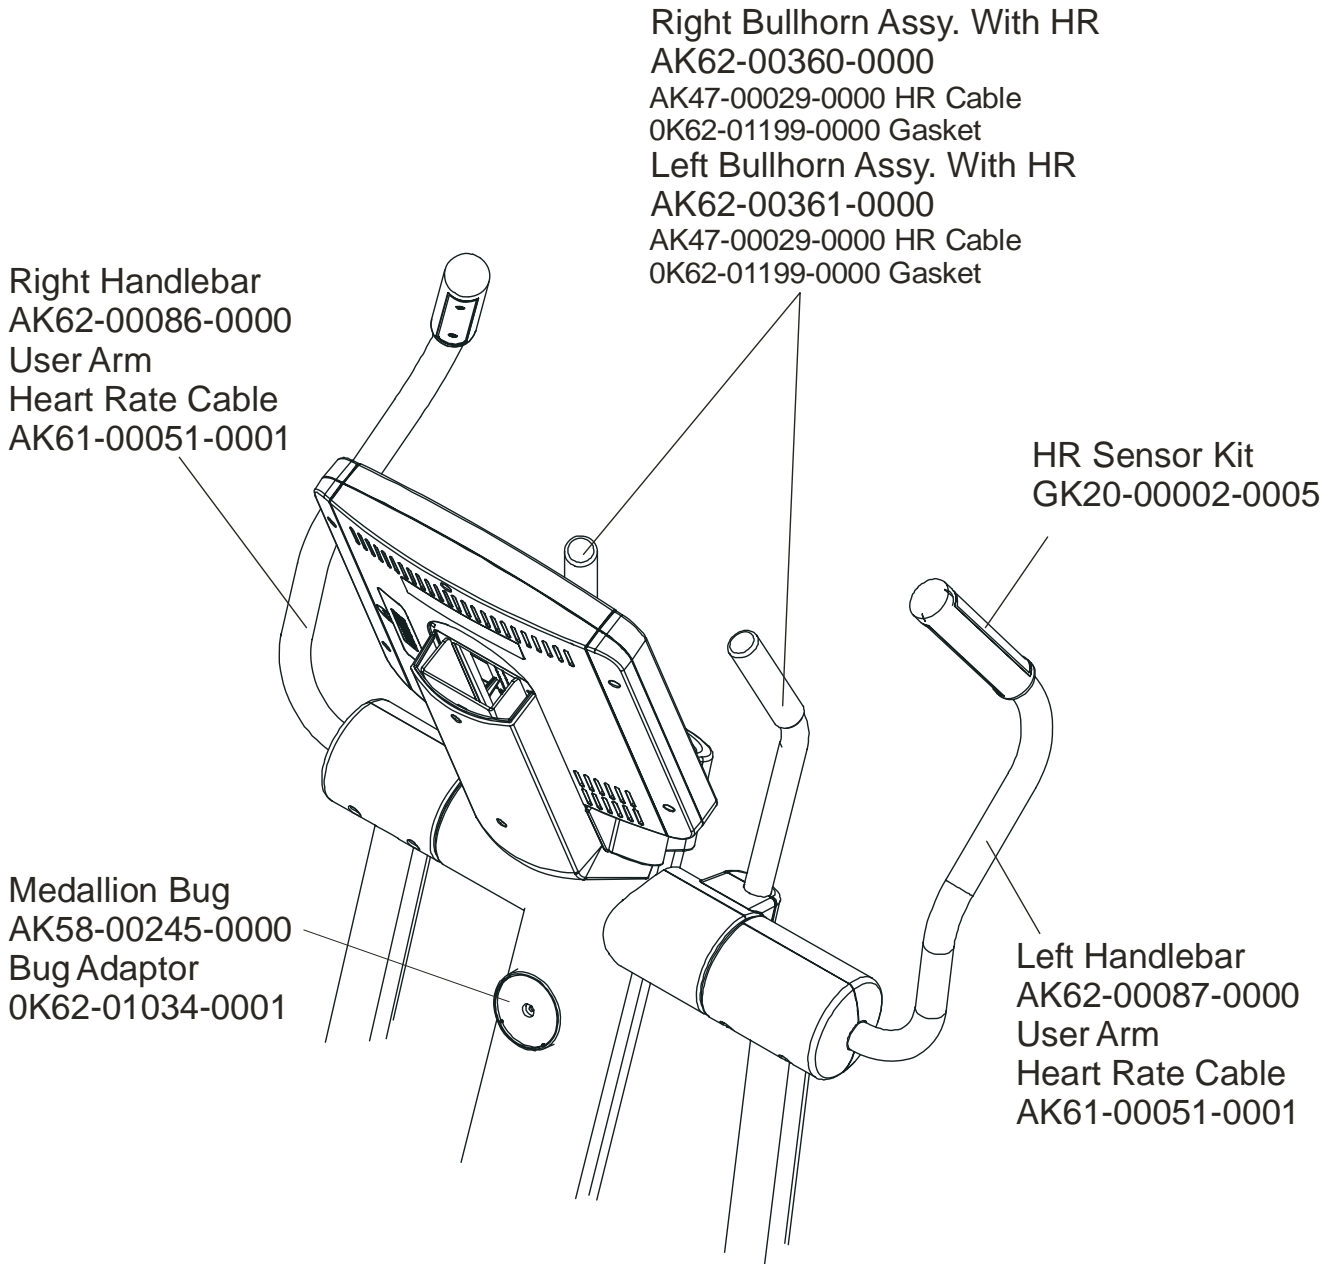

95XE-0XXX-05
S/N XHM074504931

OPERATION MANUAL – (ENG)	M051-00K62-B095
OPERATION MANUAL – (F/S/P)	M051-00K62-B096
OPERATION MANUAL – (G/D/I)	M051-00K62-B097
OPERATION MANUAL – (JAP)	M051-00K62-B098
SERVICE MANUAL	M051-00K62-A149
HARDWARE BAG	AK62-00152-0001
TOUCH UP PAINT: SPRAY CAN .5 OZ BOTTLE W/APPLICATOR .33 OZ PEN	0017-00008-0204 0017-00008-0205 0017-00008-0206
ACCESS PANEL ASSEMBLY CONSISTS OF: 68" COAX CABLE DC POWER CABLE, 80" ACCESS PANEL BRACKET F TYPE PANEL CONNECTOR	AK62-00172-0000 AK32-00020-0000 AK32-00075-0004 0K62-01179-0000 0017-00021-2846
POWER SUPPLY (WALL TO UNIT)	118E-00001-0161
LINE CORD: DOM 10A 125V	0017-00003-0704
LINE CORD: CON 10A 250V	0017-00003-0691
LINE CORD: 10A UK	0017-00003-0889
LINE CORD: AUSTRALIA	0017-00003-0918

Note: The 95Xe comes with both Telemetry and LifePulse Sensors.

	Page
CONSOLE SUPPORT & DEADSHAFT COVERS	4
HANDLEBARS AND BULLHORNS	5
COMPLETE CONSOLE ASSEMBLY	6
CONSOLE COMPONENTS	7
UPPER FRAME HARDWARE	8
ROCKER ARMS AND PEDAL LEVERS	9
CRANK COVER AND LOWER CAPS	10
LOWER FRAME SHROUDS AND HARDWARE	11
PEDAL LEVER COMPONENTS	12
PCB, BATTERY, REED SWITCH & BRACKET	13
BEARING INSERT ASSEMBLY	14
CRANK ARM PULLEY ASSEMBLY.....	15
DRIVE MODULE.....	16
DRIVE MODULE HARDWARE	17
CABLES	18

ARCTIC SILVER QUIET DRIVE 95Xe
Console Support & Deadshaft Covers

95XE-0XXX-05
S/N XHM074504931

CONSOLE ASSEMBLY	
AK62-00369-0001	CONS-ASSY: MFG; NTSC; ENG

ARCTIC SILVER QUIET DRIVE 95XE

Console Components

Mounting Screws (2)	0017-00101-1846
---------------------	-----------------

ARCTIC SILVER QUIET DRIVE 95XE

Rocker Arms & Pedal Levers

95XE-0XXX-05

S/N XHM074504931

Rocker Arms Kit
GK62-00002-0070
contents:
Rocker Arms (2)
Hardened Spacers (2)
Oilite Washers (2)
Retaining Rings (2)
Loctite 620
Alcohol pad